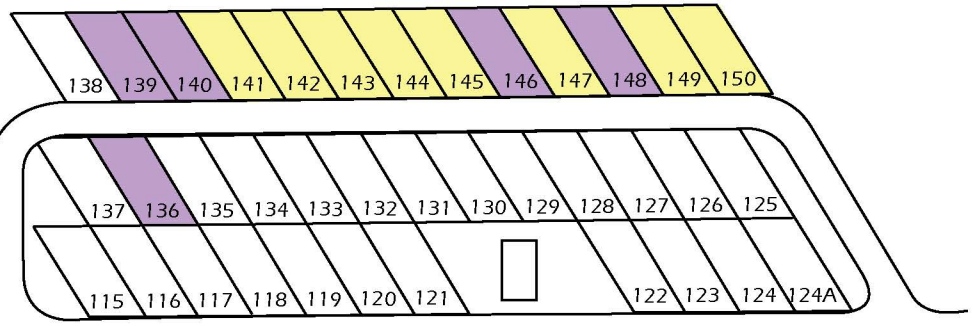

Heartland Conference Retreat Center
Meadowview RV Park

To Oakwood Center

- Legend**
- FH - Full Hook Up
 - (All other sites have electric & water
 - Pet sites are 96-102, 122-124, 125-129, 145-150
 - MAPS RV Sites are 8-17

- Tree/shade & Pad
- Tree/shade & no pad
- No shade & Pad
- Unavailable

No Hook Ups
Place tents here. They can get water and electric off of sties 58-67.