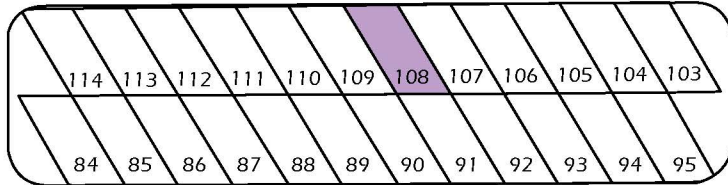

Heartland Conference Retreat Center
Meadowview RV Park

To Oakwood Center

- Legend**
- FH - Full Hook Up
 - (All other sites have electric & water
 - Pet sites are 96-102, 122-124, 125-129, 145-150
 - MAPS RV Sites are 8-17